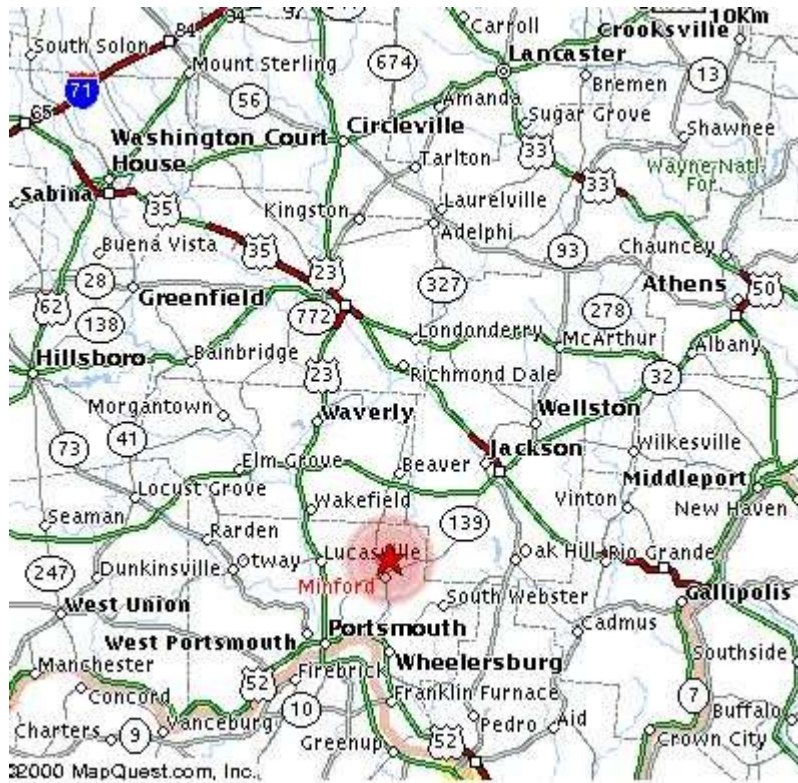

Map & Driving Directions

From US 23 south:

Take US 23 to Lucasville.

Turn left onto Route 728. At 2.1 miles, Route 728 will become Lucasville-Minford Road.

Continue on Lucasville-Minford Road for 7 miles.

Turn right onto State Route 335. Continue .7 miles.

At the 4-way intersection of State Route 335 and State Route 139, you will proceed south through the intersection.

Turn left at the first opportunity (Bond Road). The middle school & elementary school are located on the right side of Bond Road. The high school is located on the left side of Bond Road.

From US 23 north:

Take US 23 to Lucasville.

Turn right onto Route 728. At 2.1 miles, Route 728 will become Lucasville-Minford Road.

Continue on Lucasville-Minford Road for 7 miles.

Turn right onto State Route 335. Continue .7 miles.

At the 4-way intersection of State Route 335 and State Route 139, you will proceed south through the intersection.

Turn left at the first opportunity (Bond Road). The middle school & elementary school are located on the right side of Bond Road. The high school is located on the left side of Bond Road.